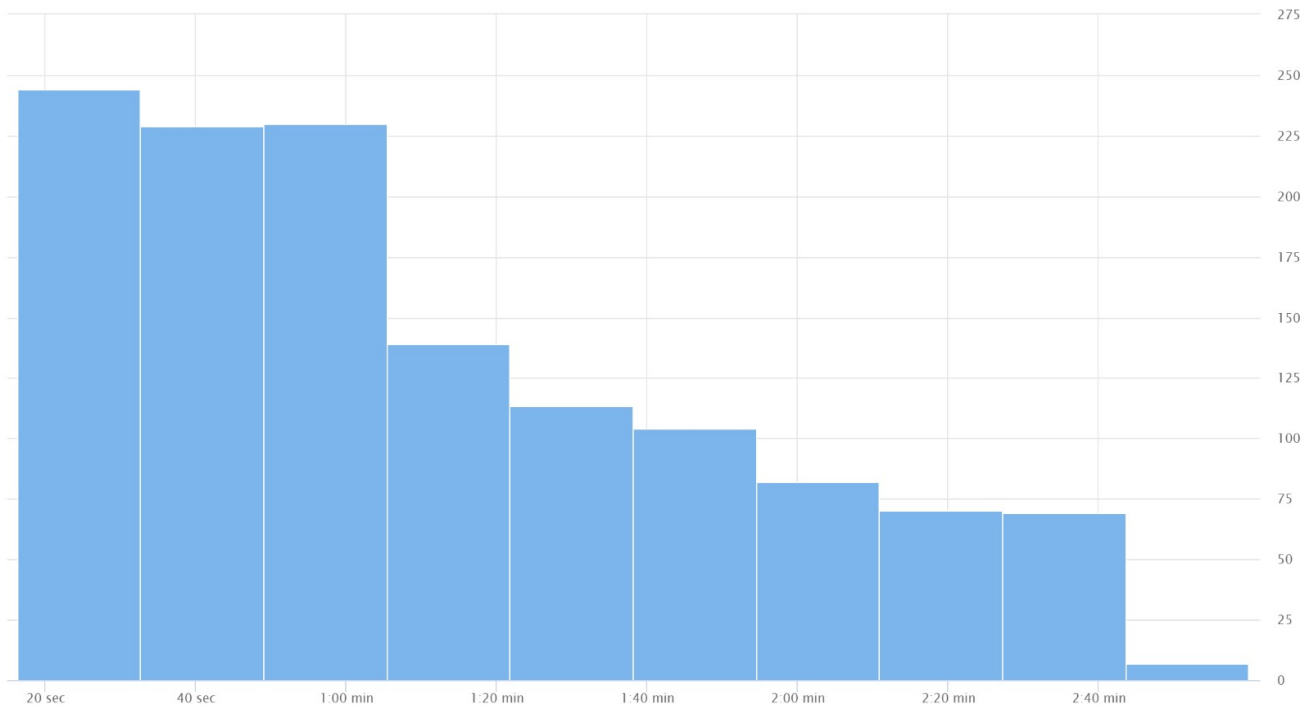

DataScope™ Audience Report

Lane Cove, NSW

Range
2dBi 360° Radius

Tuesday
14/07/2020

11:30am - 4:53pm

3028 TOTAL

UNIQUE 2466

Audience
Frequency: 1.23

Average Exposure
Time: 55 seconds

Audience over Time

Audience Exposure Time

Comparative Data from Lane Cove, NSW

Data Sources

This data was collected for DataScope™ for Streetfighter Media® using Bluetooth and WiFi detection technology on 14/07/2020, data reference 17877. Numbers reflected in this report indicate the number of WiFi and/or Bluetooth-enabled devices detected within a 2dBi, 360 degree radius of the equipped team member activating a campaign. It excludes constant outliers, like, the operator's devices and permanent devices.