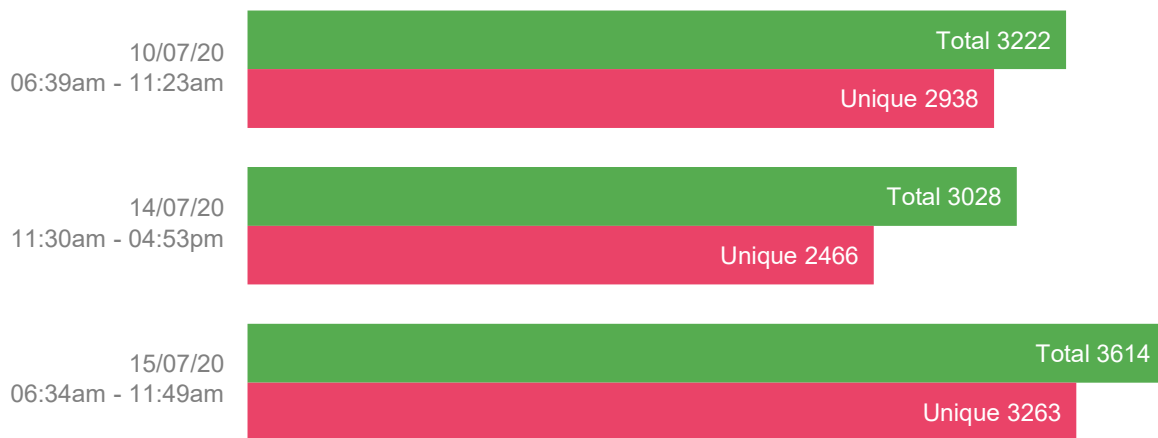

Average Exposure
Time: 55 seconds

Audience over Time

Audience Exposure Time

Comparative Data from Lane Cove, NSW

Data Sources

This data was collected for DataScope™ for Streetfighter Media® using Bluetooth and WiFi detection technology on 14/07/2020, data reference 17877. Numbers reflected in this report indicate the number of WiFi and/or Bluetooth-enabled devices detected within a 2dBi, 360 degree radius of the equipped team member activating a campaign. It excludes constant outliers, like, the operator's devices and permanent devices.